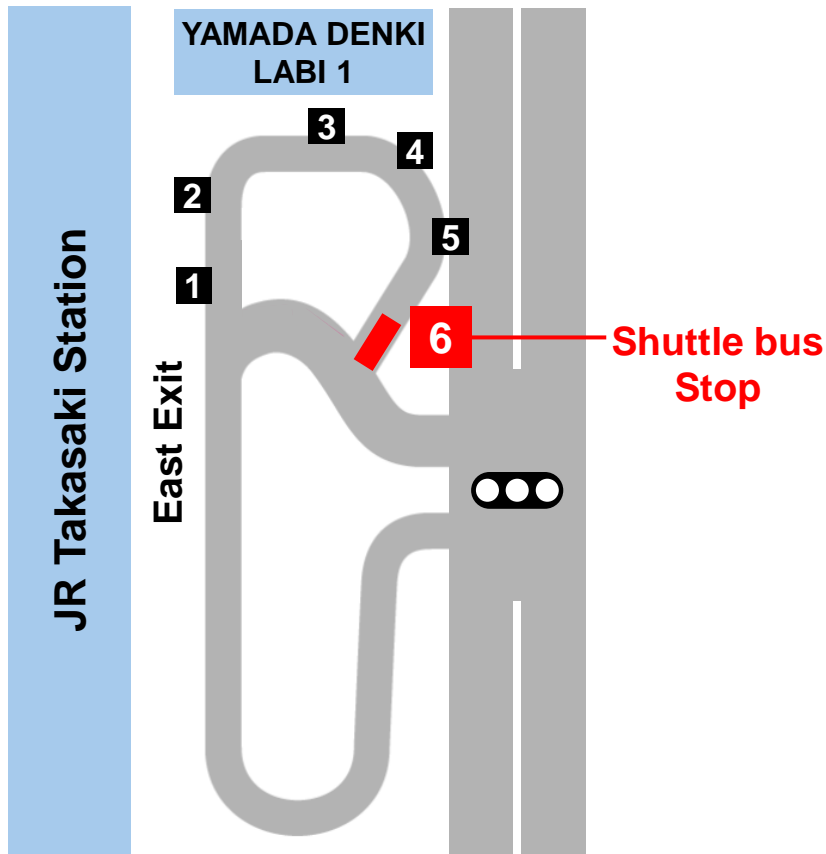

Free Shuttle Bus for the 7th QST International Symposium

A free shuttle bus will be operating between Takasaki Station East Exit and G Messe Gunma, during the symposium. Please feel free to use it.

Takasaki Station

Free Shuttle Bus timetable

Takasaki Station East Exit	G Messe Gunma
Departure time	Arrival time
08:30	08:35
08:50	08:55
09:10	09:15
09:30	09:35
09:50	09:55
10:10	10:15
10:30	10:35
10:50	10:55

(Final)

※Runs every 20 minutes